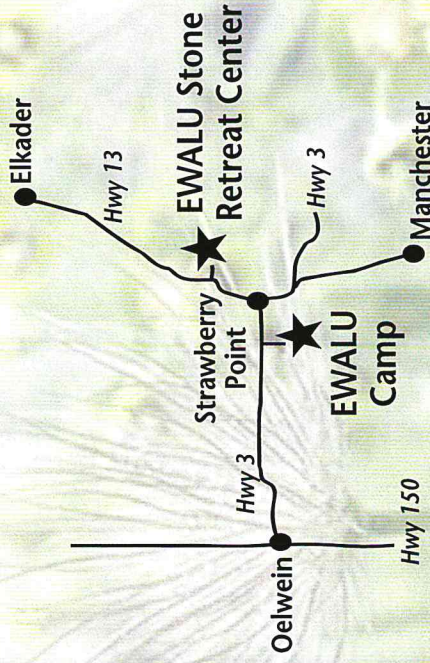

EWALLU STONE RETREAT CENTER

Convenient Location

The Stone Center is located less than 60 miles from Cedar Rapids, Waterloo, Decorah, and Dubuque. Situated on 250 acres of rolling hills and woodlands, the Center offers a peaceful, scenic setting ideal for retreats, conferences, seminars, and training events for businesses.

EWALU Mission Statement

In the rhythm of Christian life, Ewalu serves as a place apart to connect the Word of God with the world of God.

EWALU STONE RETREAT CENTER

The Stone Center is located just 2.5 miles north of Strawberry Point on Highway 13.