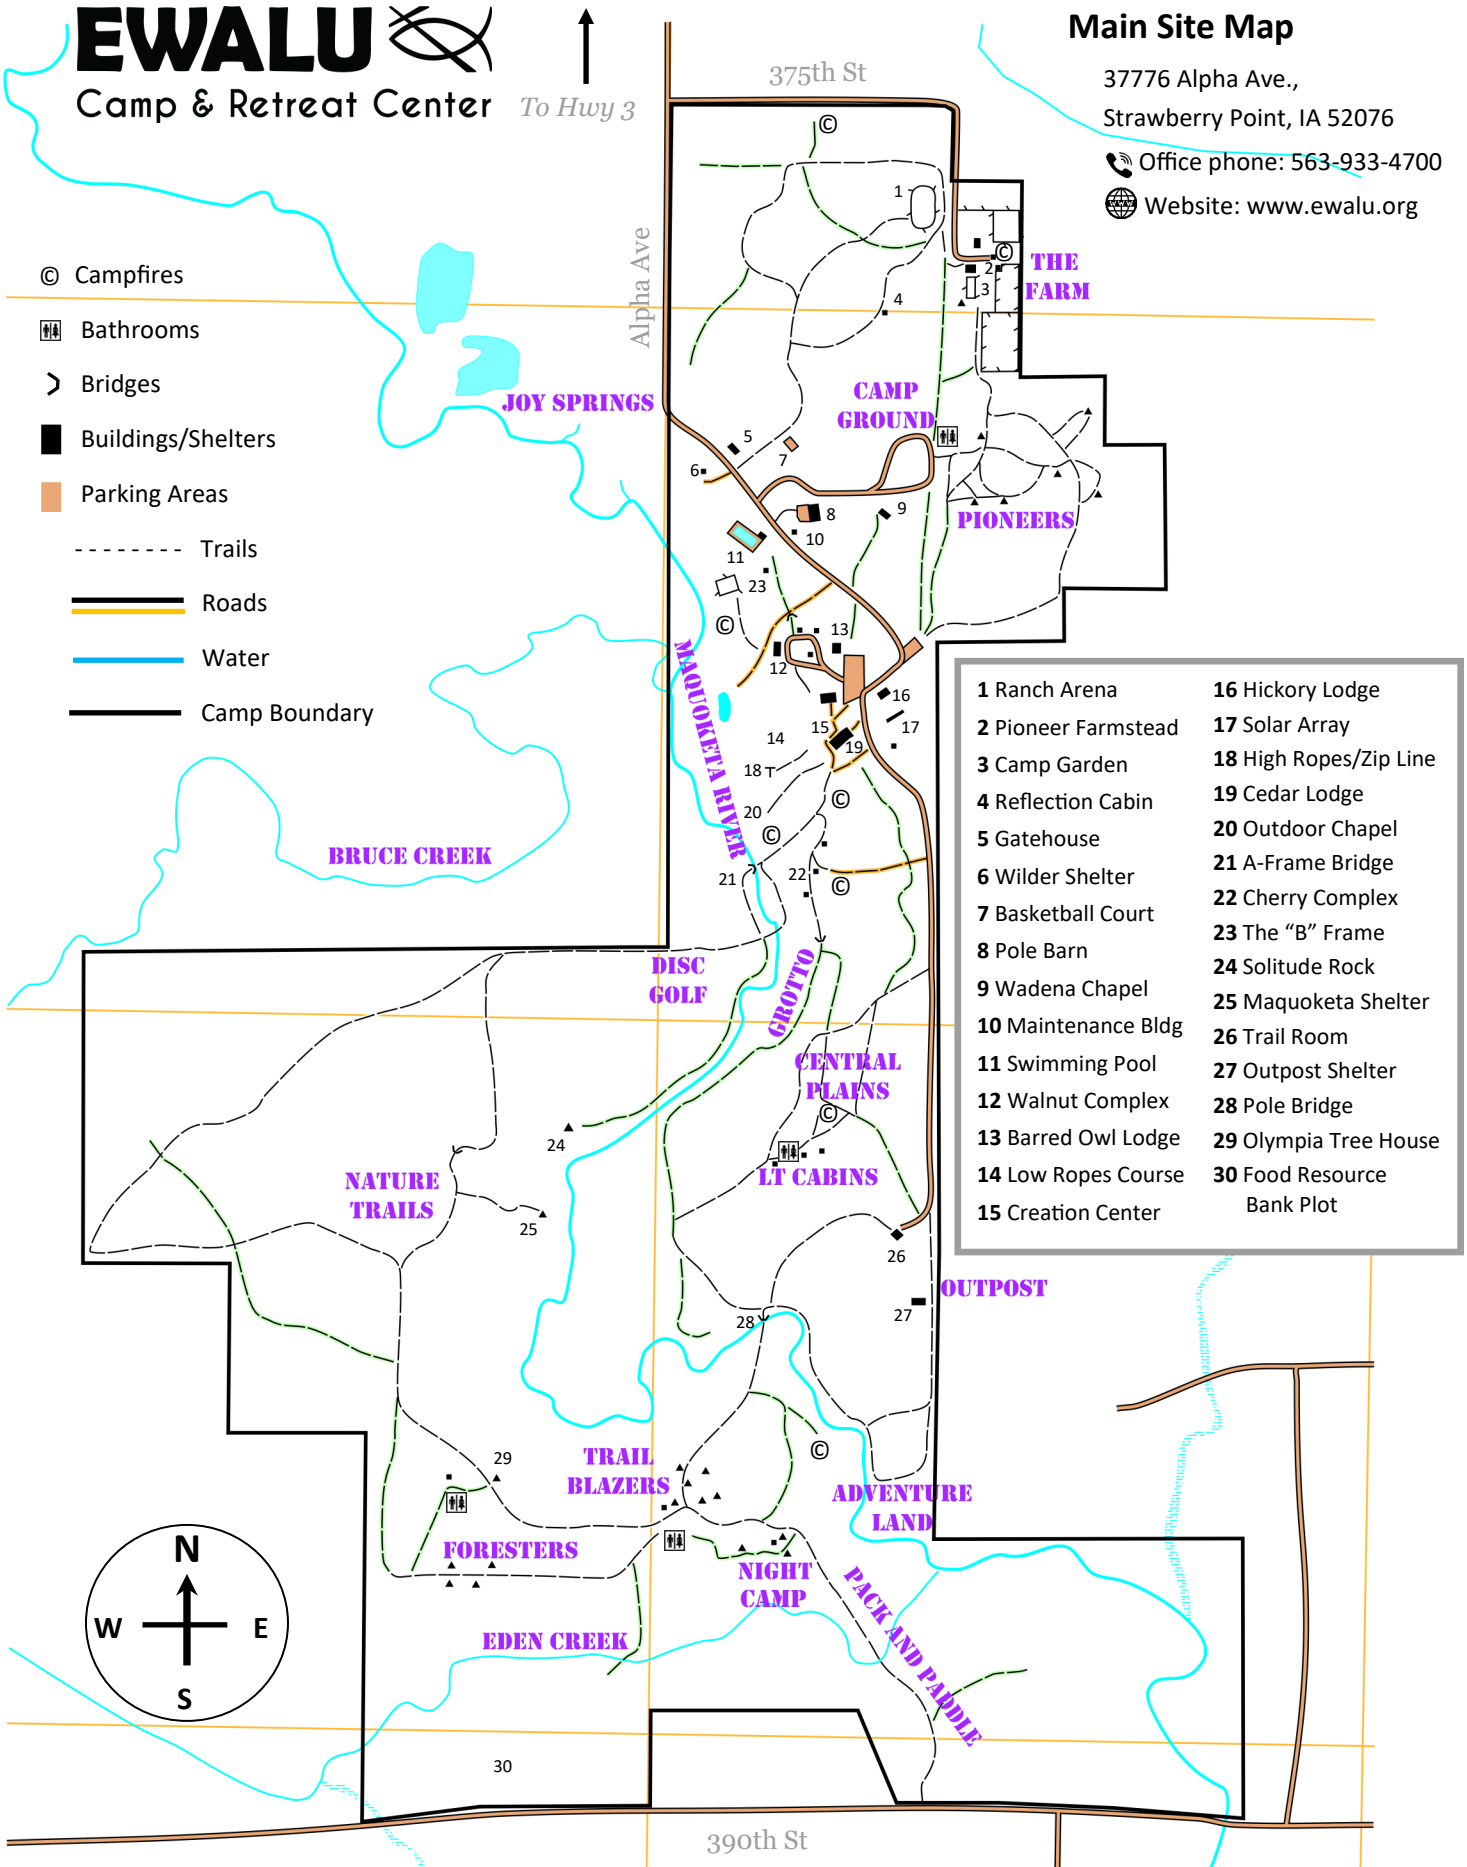

EWALU

Camp & Retreat Center *To Hwy 3*

Main Site Map

37776 Alpha Ave.,
Strawberry Point, IA 52076

Office phone: 563-933-4700

Website: www.ewalu.org

- © Campfires
-  Bathrooms
-  Bridges
-  Buildings/Shelters
-  Parking Areas
- Trails
-  Roads
-  Water
-  Camp Boundary

1 Ranch Arena	16 Hickory Lodge
2 Pioneer Farmstead	17 Solar Array
3 Camp Garden	18 High Ropes/Zip Line
4 Reflection Cabin	19 Cedar Lodge
5 Gatehouse	20 Outdoor Chapel
6 Wilder Shelter	21 A-Frame Bridge
7 Basketball Court	22 Cherry Complex
8 Pole Barn	23 The "B" Frame
9 Wadena Chapel	24 Solitude Rock
10 Maintenance Bldg	25 Maquoketa Shelter
11 Swimming Pool	26 Trail Room
12 Walnut Complex	27 Outpost Shelter
13 Barred Owl Lodge	28 Pole Bridge
14 Low Ropes Course	29 Olympia Tree House
15 Creation Center	30 Food Resource Bank Plot